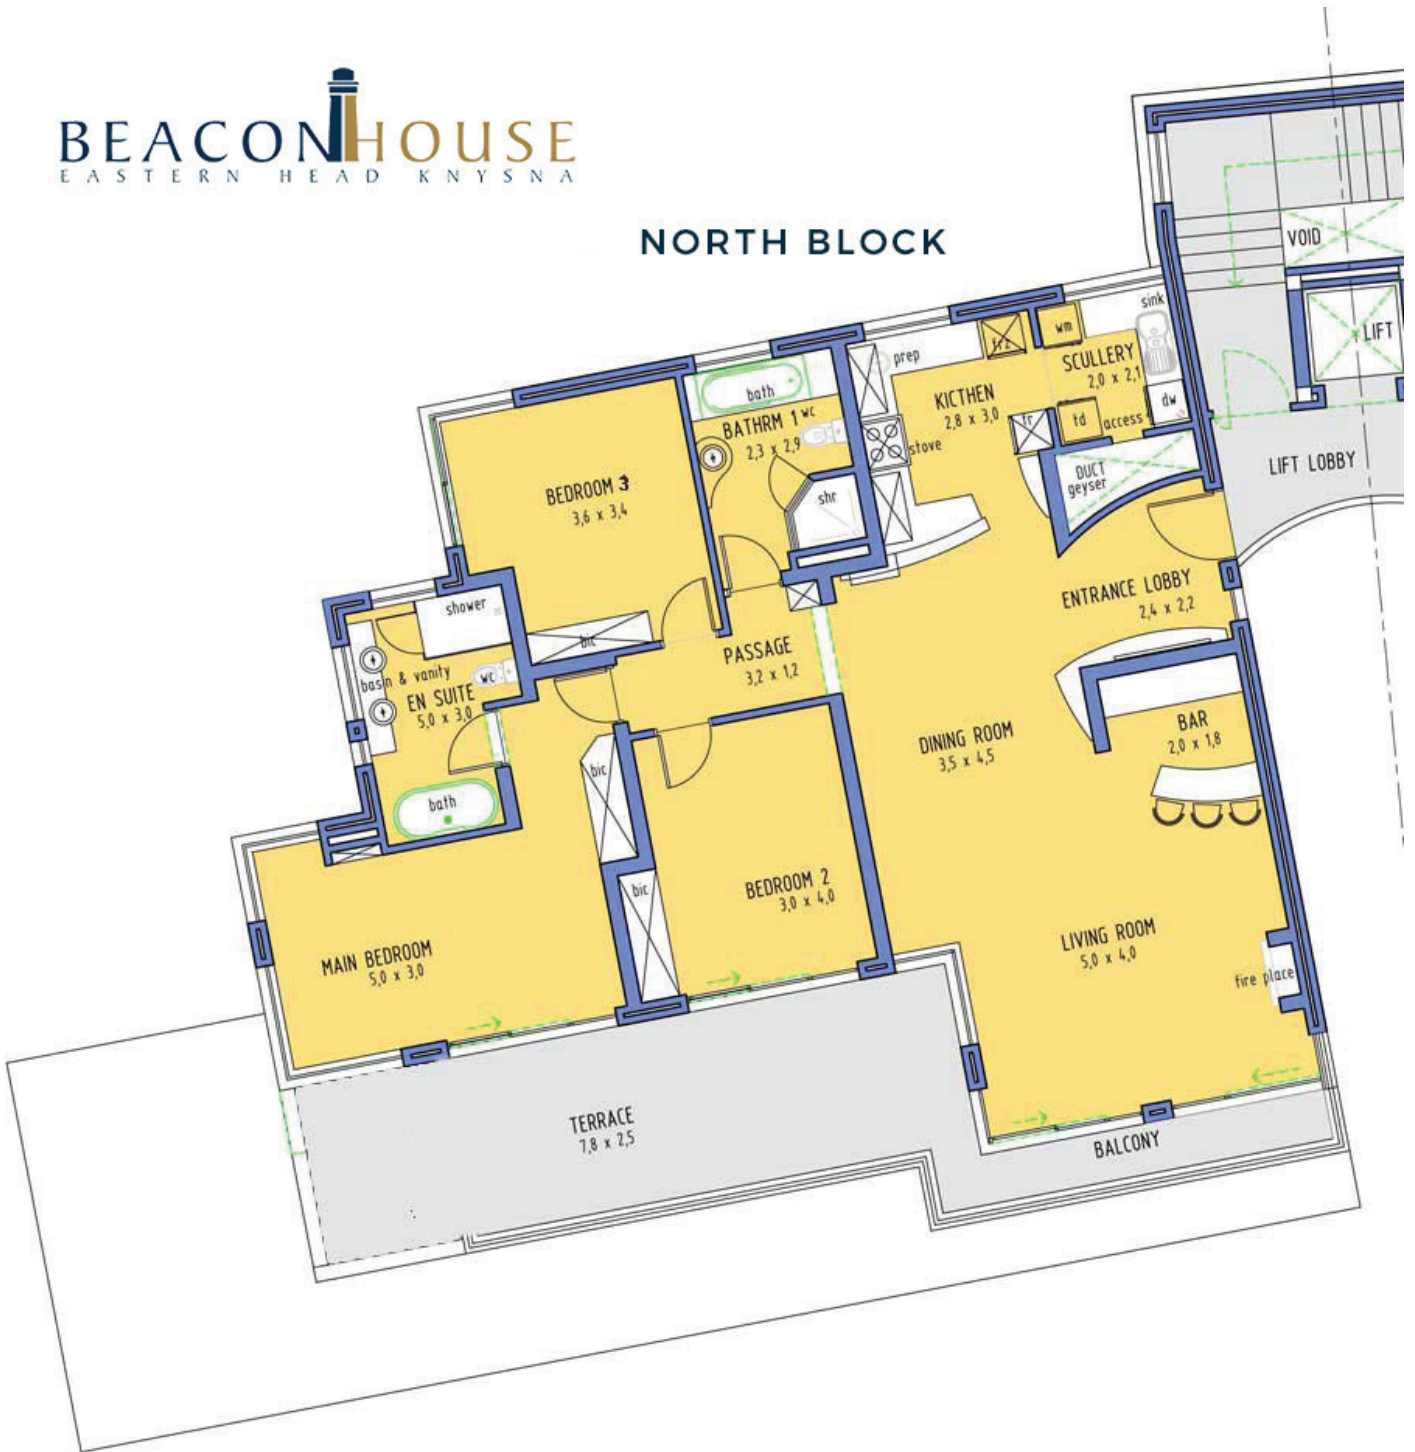

NORTH BLOCK

UNIT TYPE: B

UNIT NUMBERS: 2 (3 BED 2 BATH)